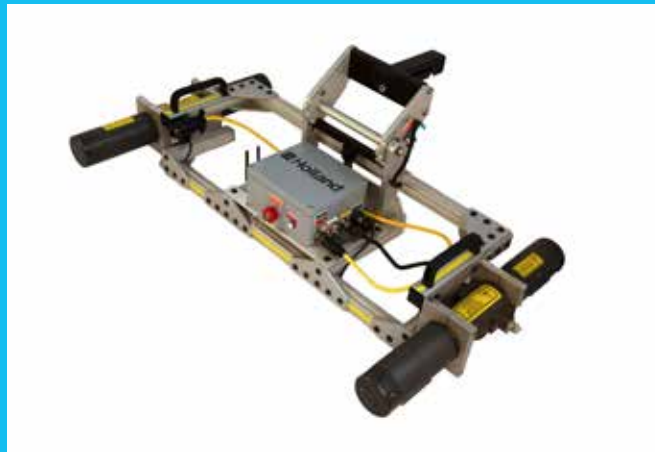

 **Holland**[®]

**HANG-ON
GEOMETRY SYSTEMS**

**GAUGE INSPECTOR
REAL-TIME GAUGE MEASUREMENT**

HANG-ON GEOMETRY SYSTEMS

- GPS and encoder are not needed
- Wireless communication between system and laptop/tablet
- Usable under any conventional hi-rail vehicle with any size trailer hitch (trailer hitch can be provided if vehicle does not have originally)
- System unit enclosure can be stored in vehicle or mounted on trailer hitch

- Real-time gauge measurement
- Real-time audible alerts
- No strip chart (can be provided if needed)
- Configurable defect limits so operator does not need to monitor the system constantly
- Lightweight, portable mounting design