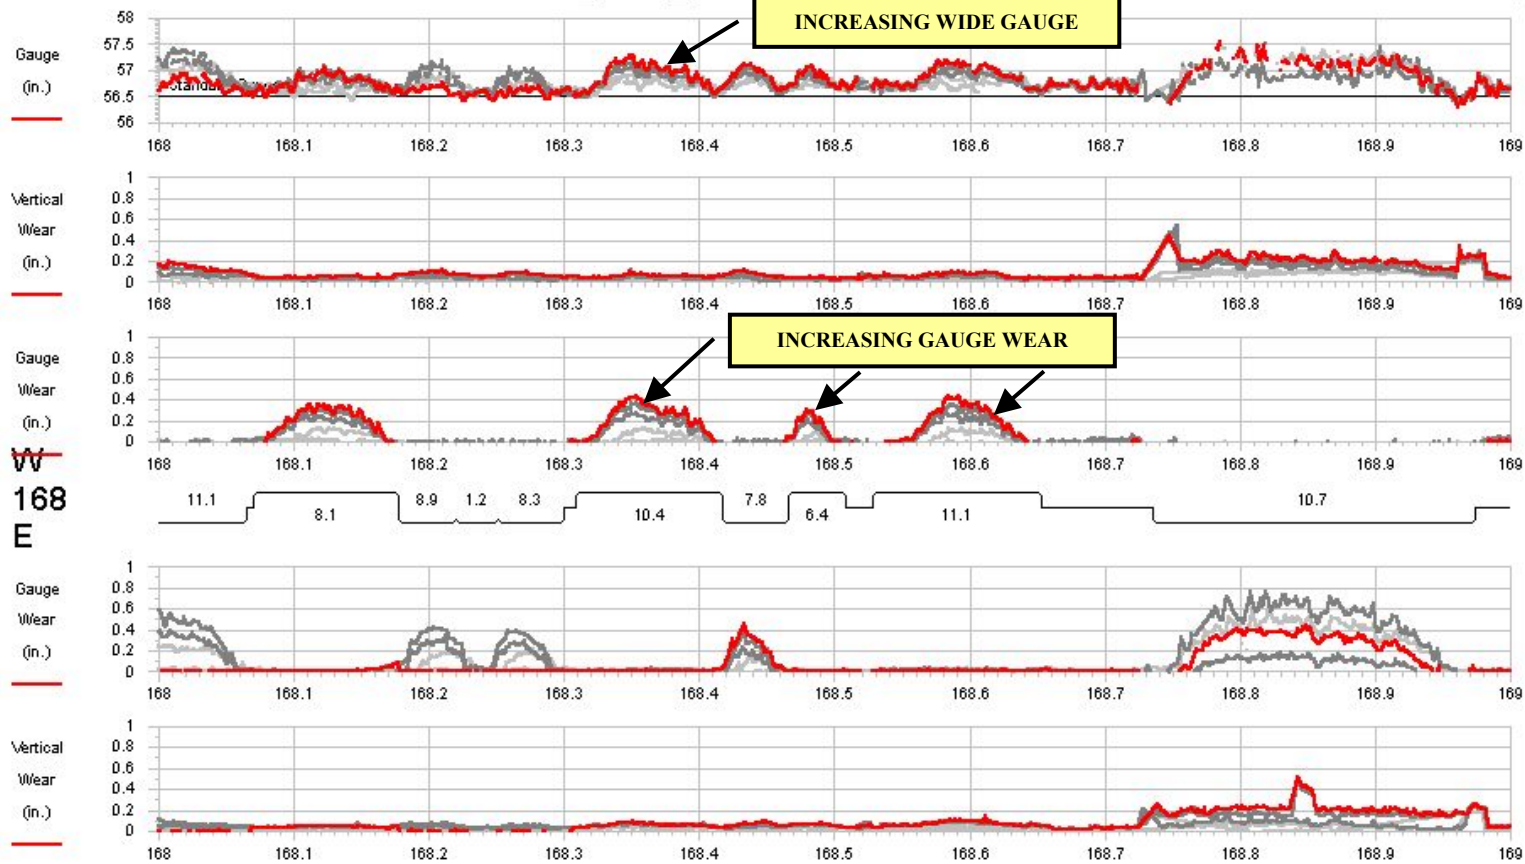

Nov 18 1997 [27]

Jul 5 2002 [64]

Jun 29 2001 [61]

Jul 19 2000 [60]

Mar 26 1999 [45]

MONTAGNE Track 1: Run 64 LI_1590_020705 - Jul 5 2002

W
168
E

169