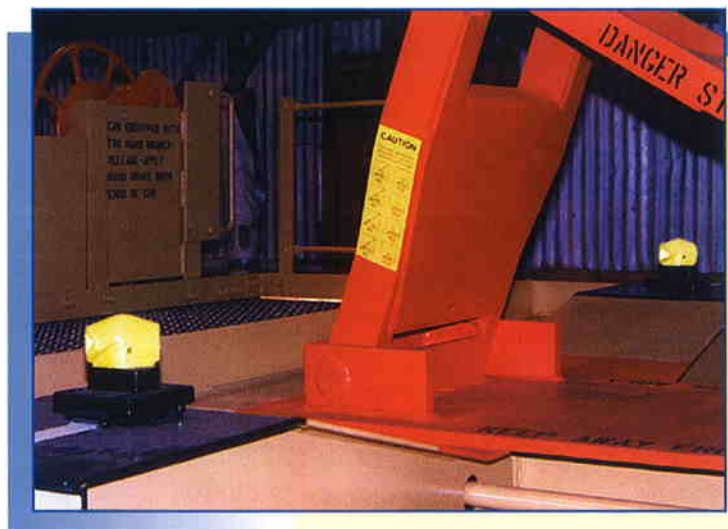

Load Securement

Model: 68830

Description: Automatic Twist Lock for Containers on Rail Cars

Product Benefits:

- Secures containers to railcars in railroad applications.
- Fits all containers with ISO corner castings.
- Easy weld application.
- Universal-no rights or lefts.
- Faster loading and unloading times by eliminating need for a ground man to lock/unlock manual locks.
- Costs less to install and maintain.
- U.S. Patent 4,626,155.
- Rugged design ideal for specialty services such as garbage/waste haul and dirt/sand/coal haul.